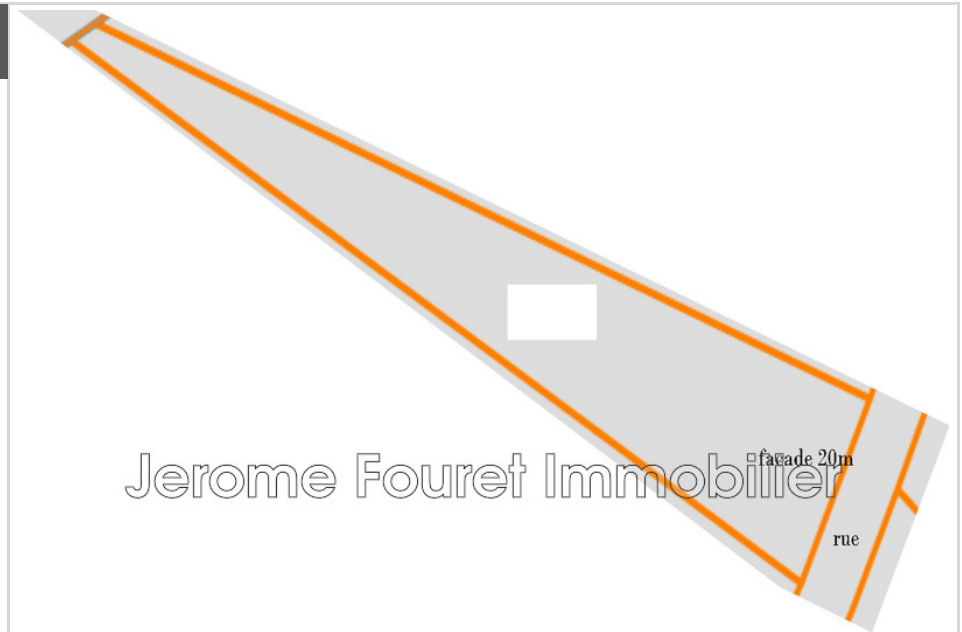

€ 26 500

Buying land

Surface : 1217 m²

Fees and charges :

26 500 € fees included

Jerome Fouret Immobilier

Land Egletons

Land located in a quiet area of EGLETONS Fencing. CU in progress Ref. :
913V37T - Mandat n°1661