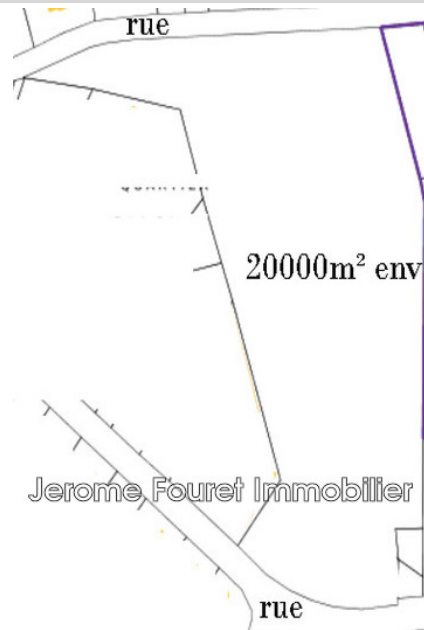

Price on request

Buying land

Surface : 20000 m²

Fees and charges :

Land Egletons

EGLETONS CENTER Very nice ground located in the middle of dwellings Ideal investor-developer Access on different ways on both sides Surface 20000m² about. Ref. : 913V29T - Mandat n°1625